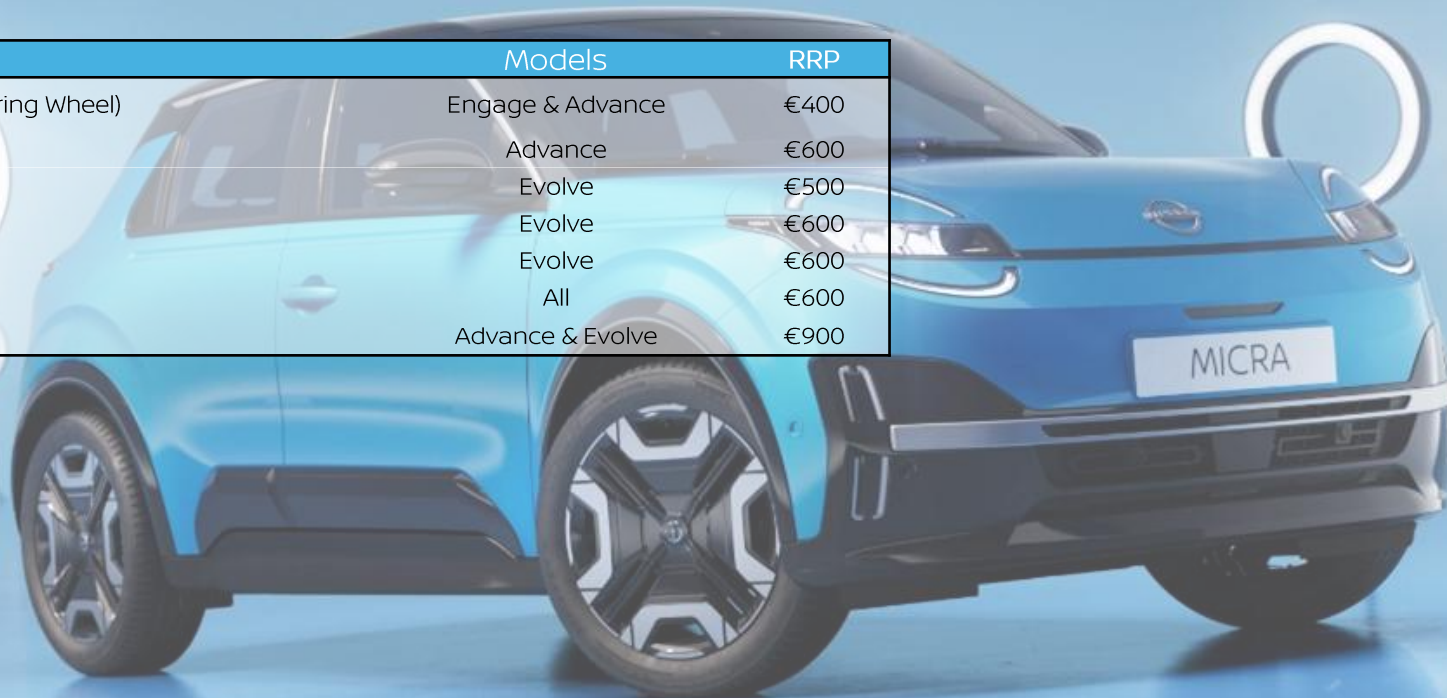

MICRA MODELS	Powertrain	CO2 (g/km)	Tax Band	Retail RRP
MICRA 40 kWh ENGAGE*	Electric	0	€ 120	€ 25,995.00
MICRA 40 kWh ADVANCE*	Electric	0	€ 120	€ 27,995.00
MICRA 52 kWh ADVANCE*	Electric	0	€ 120	€ 30,995.00
MICRA 52 kWh EVOLVE*	Electric	0	€ 120	€ 32,995.00

*pricing is inclusive of VRT Relief & €3,500 SEAI grant

OPTIONS	Models	RRP
Cold Pack (Heated Seats & Steering Wheel)	Engage & Advance	€400
18" Iconic Alloy Wheels	Advance	€600
"ZEN" Interior Trim	Evolve	€500
18" Sport Alloy Wheels	Evolve	€600
Handsfree Park Assist	Evolve	€600
Metallic Paint	All	€600
Two Tone Paint	Advance & Evolve	€900