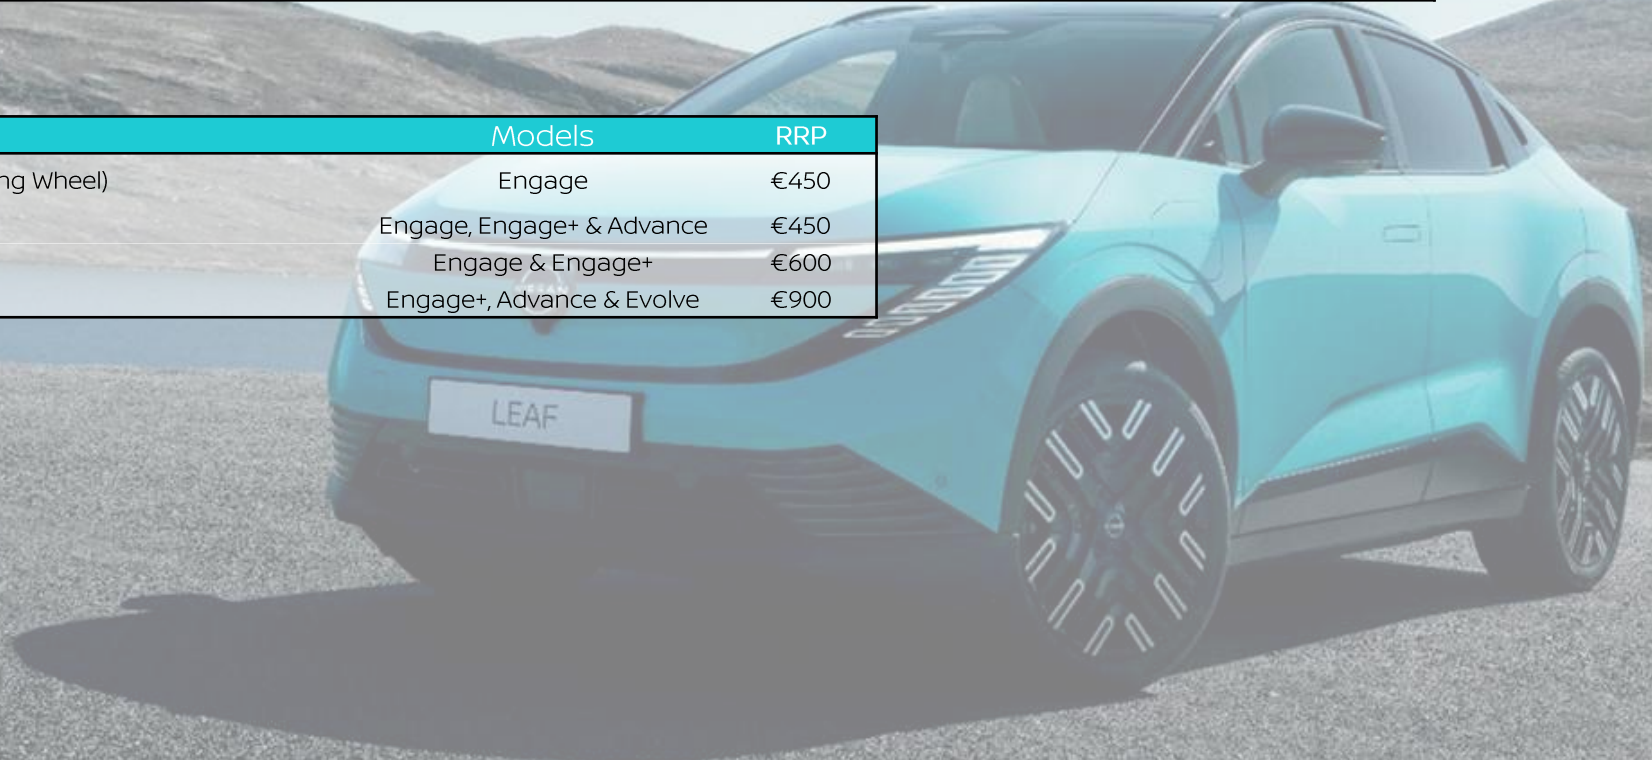

LEAF 52 kWh MODELS	Powertrain	CO2 (g/km)	Tax Band	Retail RRP*
LEAF 52 kWh ENGAGE	Electric	0	€ 120	€ 34,995.00
LEAF 52 kWh ENGAGE+	Electric	0	€ 120	€ 36,495.00
LEAF 52 kWh ADVANCE	Electric	0	€ 120	€ 39,795.00
LEAF 52 kWh EVOLVE	Electric	0	€ 120	€ 41,295.00

*pricing is inclusive of applicable VRT Relief & €3,500 SEAI grant

OPTIONS	Models	RRP
Cold Pack (Heated Seats & Steering Wheel)	Engage	€450
Vehicle To Load (V2L) Adaptor	Engage, Engage+ & Advance	€450
Metallic Paint	Engage & Engage+	€600
Two Tone Paint	Engage+, Advance & Evolve	€900