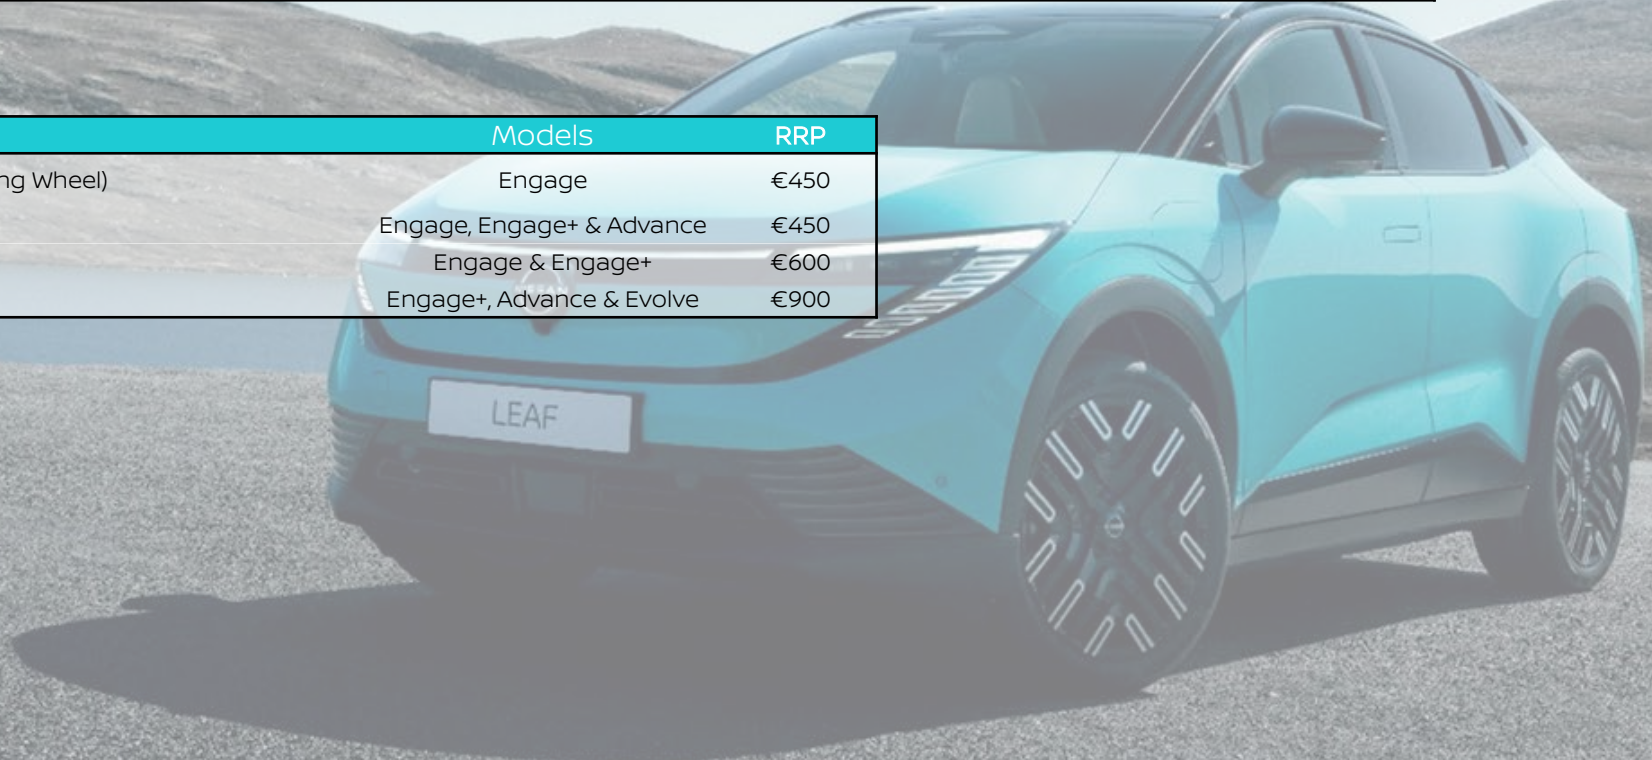

LEAF 52 kWh MODELS	Powertrain	CO2 (g/km)	Tax Band	Retail RRP*
LEAF 52 kWh ENGAGE	Electric	0	€ 120	€ 34,995.00
LEAF 52 kWh ENGAGE+	Electric	0	€ 120	€ 36,495.00
LEAF 52 kWh ADVANCE	Electric	0	€ 120	€ 39,795.00
LEAF 52 kWh EVOLVE	Electric	0	€ 120	€ 41,295.00

*pricing is inclusive of applicable VRT Relief & €3,500 SEAI grant

OPTIONS	Models	RRP
Cold Pack (Heated Seats & Steering Wheel)	Engage	€450
Vehicle To Load (V2L) Adaptor	Engage, Engage+ & Advance	€450
Metallic Paint	Engage & Engage+	€600
Two Tone Paint	Engage+, Advance & Evolve	€900