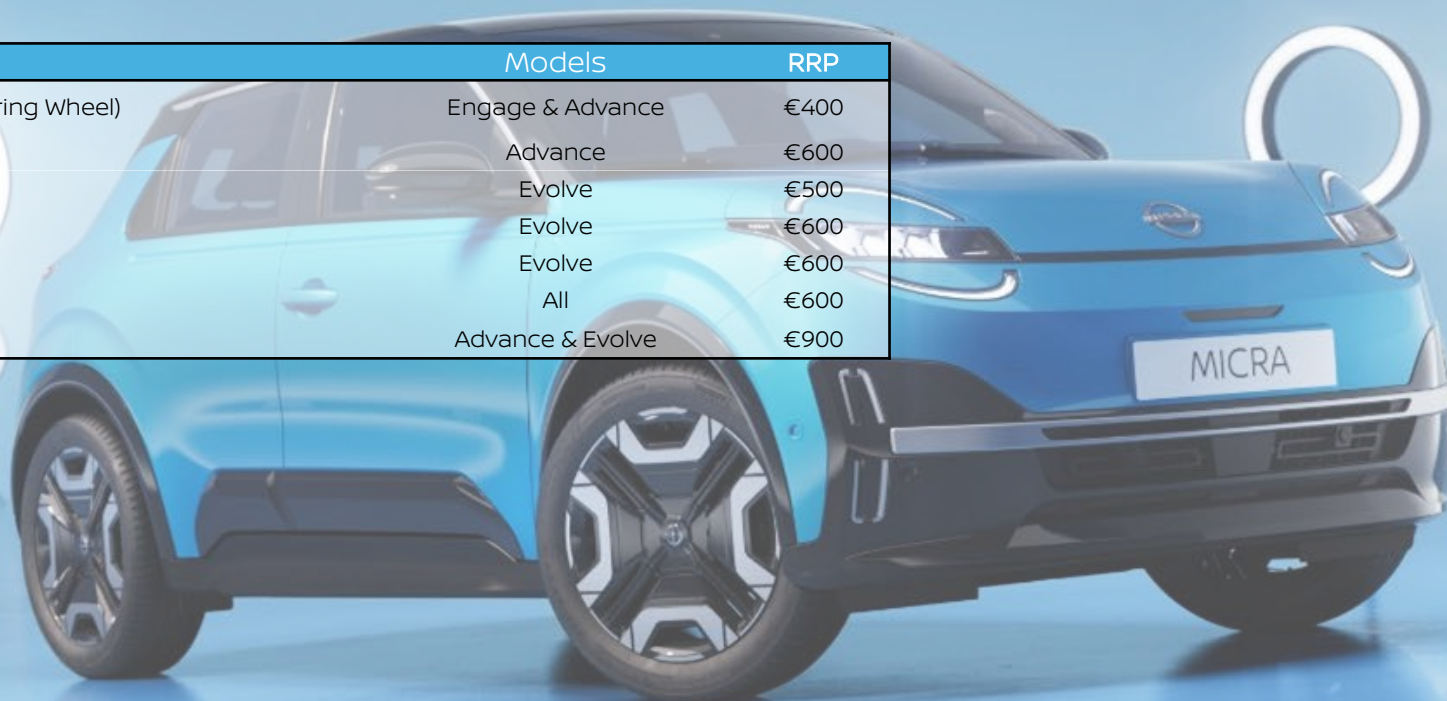

MICRA MODELS	Powertrain	CO2 (g/km)	Tax Band	Retail RRP
MICRA 40 kWh ENGAGE*	Electric	0	€ 120	€ 25,995.00
MICRA 40 kWh ADVANCE*	Electric	0	€ 120	€ 27,995.00
MICRA 52 kWh ADVANCE*	Electric	0	€ 120	€ 30,995.00
MICRA 52 kWh EVOLVE*	Electric	0	€ 120	€ 32,995.00
*pricing is inclusive of VRT Relief & €3,500 SEAI grant				

OPTIONS	Models	RRP
Cold Pack (Heated Seats & Steering Wheel)	Engage & Advance	€400
18" Iconic Alloy Wheels	Advance	€600
"ZEN" Interior Trim	Evolve	€500
18" Sport Alloy Wheels	Evolve	€600
Handsfree Park Assist	Evolve	€600
Metallic Paint	All	€600
Two Tone Paint	Advance & Evolve	€900