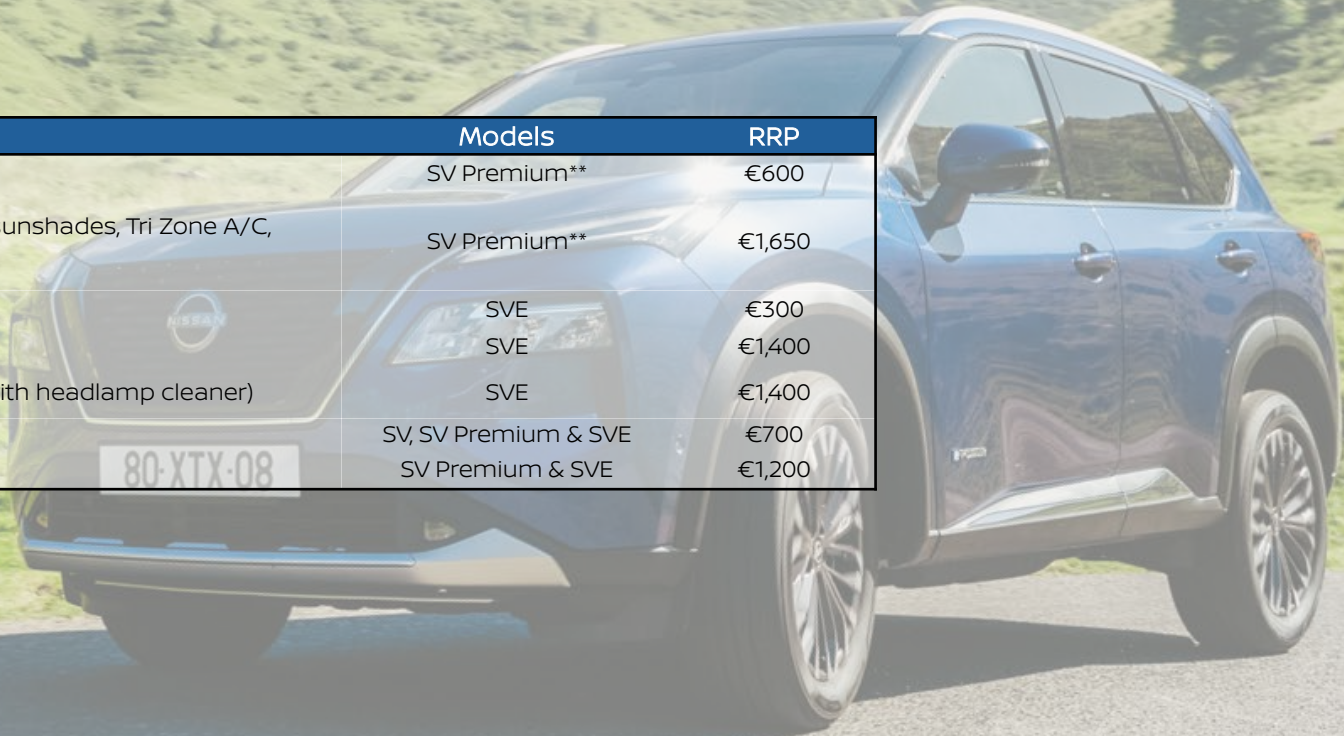

X-TRAIL MODELS	Transmission	Powertrain	CO2 (g/km)	Tax Band	Retail RRP	
SV e-POWER 5-SEATER	2WD	Automatic	1.5 Petrol e-POWER Hybrid	129	€ 200	€ 49,495.00
SV Premium e-POWER 5-SEATER	2WD	Automatic	1.5 Petrol e-POWER Hybrid	131	€ 210	€ 52,495.00
SVE e-POWER 5-SEATER	2WD	Automatic	1.5 Petrol e-POWER Hybrid	133	€ 210	€ 56,495.00
SV e-POWER 7-SEATER	4WD	Automatic	1.5 Petrol e-POWER Hybrid	143	€ 270	€ 59,245.00
SV Premium e-POWER 7-SEATER	4WD	Automatic	1.5 Petrol e-POWER Hybrid	144	€ 270	€ 62,245.00
SVE e-POWER 7-SEATER	4WD	Automatic	1.5 Petrol e-POWER Hybrid	145	€ 270	€ 66,245.00

OPTIONS	Models	RRP
BOSE Premium Sound System	SV Premium**	€600
Comfort Pack (Heated Steering Wheel, seats, windshield, rear sunshades, Tri Zone A/C, Headlamp Cleaner)	SV Premium**	€1,650
Cold Pack (Heated Steering wheel & Rear Heated Seats)	SVE	€300
NAPPA Leather & Cold Pack	SVE	€1,400
Winter Pack (Heated Steering Wheel, rear seats & windshield with headlamp cleaner)	SVE	€1,400
Metallic Paint	SV, SV Premium & SVE	€700
Two Tone Paint	SV Premium & SVE	€1,200